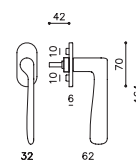

Plume

Piero Lissoni 2018

M253B

rosetta bassa/low rosette

C253

K253B

ottone/brass

CR cromo lucido/bright chrome

ZL superoro lucido/supergold bright

CO cromo satinato/satin chrome

RS superrame satinato/supercopper satin

DS superbronzo satinato/superbronze satin

US superantracite sat./superanthracite satin

C253

K253B

K253P