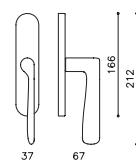

Plume

Piero Lissoni 2018

M253B

rosetta bassa/low rosette

C253

K253B

ottone/brass

CR cromo lucido/bright chrome

ZL superoro lucido/supergold bright

CO cromo satinato/satin chrome

RS superrame satinato/supercopper satin

DS superbronzo satinato/superbronze satin

US superantracite sat./superanthracite satin

C253

K253B

K253P