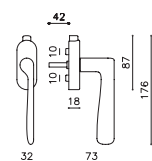

Plume

Piero Lissoni 2018

M253B

rosetta bassa/low rosette

C253

K253B

ottone/brass

CR cromo lucido/bright chrome

ZL superoro lucido/supergold bright

CO cromo satinato/satin chrome

RS superrame satinato/supercopper satin

DS superbronzo satinato/superbronze satin

US superantracite sat./superanthracite satin

C253

K253B

K253P