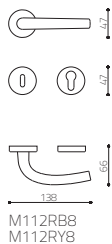

Tizianella F

Sergio Asti 1962

M112

C112

K112

M112RB8
M112RY8

C112

M112M90/8
M112MY85/8

K112

ottone/brass

LU lucido/polished
ZL superoro lucido/supergold bright

SA satinato/satined

CR cromato/chrome

CO cromato opaco/mat chrome

NP nero opaco/mat black

IS superinox satinato
superstainlesssteel satined