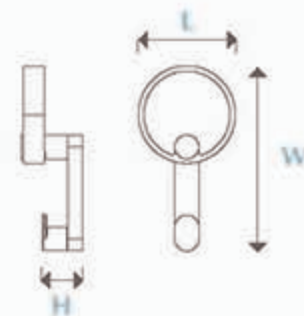

M.68

TIBERIO

DESIGN ALESSANDRO ELLI

MARELLA
SINCE 1920

43253Z1710M

L. 90 W. 17 H. 57

Finitura illustrate / Illustrated finishes:
96 CROMO OPACO VERNICATO / MAT CHROME PAINTED.
Materiale / Material: ZAMA - ZAMAK.