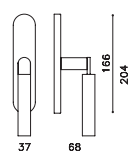

# Lipstick Matteo e Renzo Piano

M273B

rosetta bassa/low rosette

C273

K273B

ottone/brass

CR cromo lucido/bright chrome

IS superinox satinato/superstainlesssteel satin

CO cromo satinato/satin chrome

DS superbronzo satinato/superbronze satin

NP nero opaco/matt black

US superantracite satinato/superanthracite satin

M273RB8B  
M273RY8B

M273VB8B  
M273VY8B

M273PB8B  
M273PY8B

C273

K273B

K273P