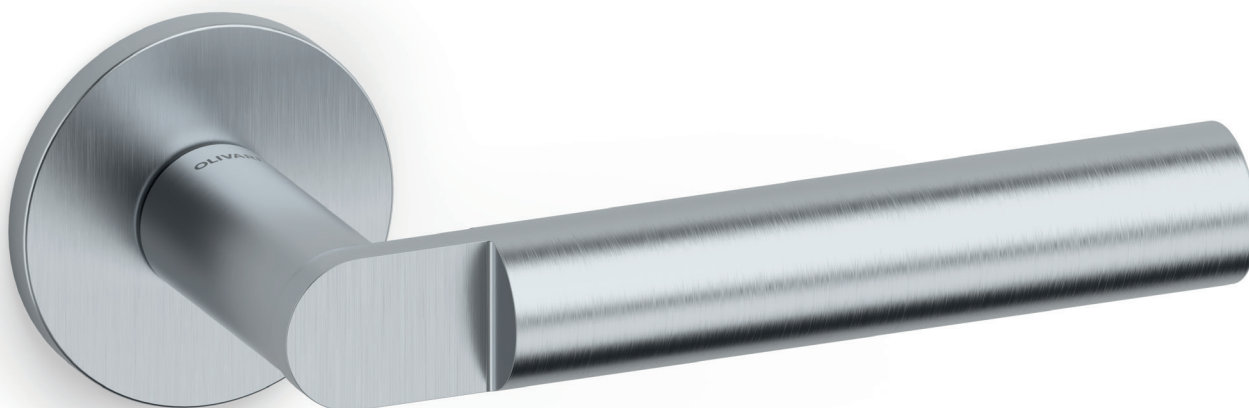

# Lipstick Matteo e Renzo Piano

M273B

rosetta bassa/low rosette

C273

K273B

ottone/brass

CR cromo lucido/bright chrome

IS superinox satinato/superstainlesssteel satin

CO cromo satinato/satin chrome

DS superbronzo satinato/superbronze satin

NP nero opaco/matt black

US superantracite satinato/superanthracite satin

M273RB8B  
M273RY8B

M273VB8B  
M273VY8B

M273PB8B  
M273PY8B