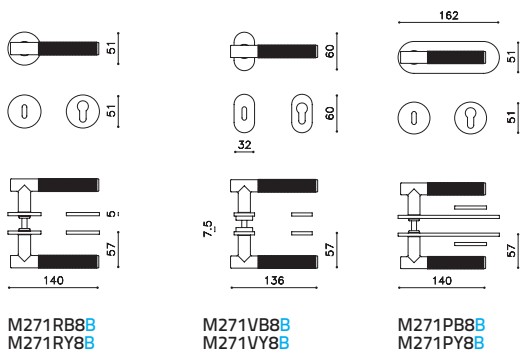

Hybrid Steven Holl

M271B

rosetta bassa/low rosette

C271

K271B

ottone/brass

CR cromo lucido/bright chrome

TS superoro satinato/supergold satin

CO cromo satinato/satin chrome

IS superinox satinato/superstainlesssteel satin

DS superbronzo satinato/superbronze satin

US superantracite satinato/superanthracite satin

C271

K271B

K271P