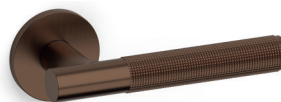

Hybrid Steven Holl

M271B

rosetta bassa/low rosette

C271

K271B

ottone/brass

CR cromo lucido/bright chrome

TS superoro satinato/supergold satin

CO cromo satinato/satin chrome

IS superinox satinato/superstainlesssteel satin

DS superbronzo satinato/superbronze satin

US superantracite satinato/superanthracite satin

C271

K271B

K271P