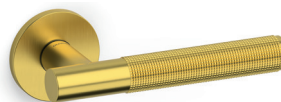

Hybrid Steven Holl

M271B

rosetta bassa/low rosette

C271

K271B

ottone/brass

CR cromo lucido/bright chrome

TS superoro satinato/supergold satin

CO cromo satinato/satin chrome

IS superinox satinato/superstainlesssteel satin

DS superbronzo satinato/superbronze satin

US superantracite satinato/superanthracite satin

C271

K271B

K271P