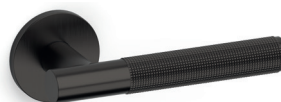

Hybrid Steven Holl

M271B

rosetta bassa/low rosette

C271

K271B

ottone/brass

CR cromo lucido/bright chrome

TS superoro satinato/supergold satin

CO cromo satinato/satin chrome

IS superinox satinato/superstainlesssteel satin

DS superbronzo satinato/superbronze satin

US superantracite satinato/superanthracite satin

C271

K271B

K271P