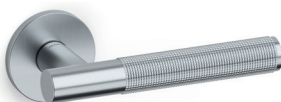

Hybrid Steven Holl

M271B

rosetta bassa/low rosette

C271

K271B

ottone/brass

CR cromo lucido/bright chrome

TS superoro satinato/supergold satin

CO cromo satinato/satin chrome

IS superinox satinato/superstainlesssteel satin

DS superbronzo satinato/superbronze satin

US superantracite satinato/superanthracite satin

C271

K271B

K271P