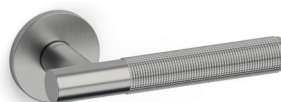

Hybrid Steven Holl

M271B

rosetta bassa/low rosette

C271

K271B

ottone/brass

CR cromo lucido/bright chrome

TS superoro satinato/supergold satin

CO cromo satinato/satin chrome

IS superinox satinato/superstainlesssteel satin

DS superbronzo satinato/superbronze satin

US superantracite satinato/superanthracite satin

C271

K271B

K271P