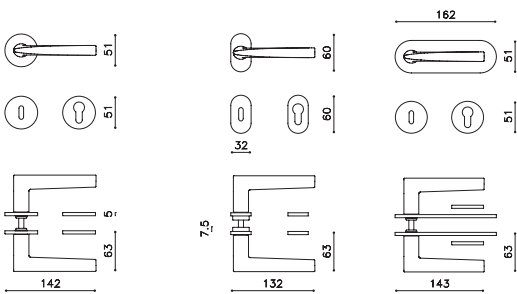

M270RB8B
M270RY8B

M270VB8B
M270VY8B

M270PB8B
M270PY8B

C270

K270B

K270P