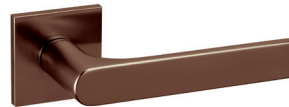

Gloria Q

Studio Olivari

M269B

rosetta bassa/low rosette

C269

K269B

ottone/brass

CR cromo lucido-bright chrome

NL supernichel lucido/
supernickel bright

CO cromo satinato/satin chrome

NS supernichel satinato/
supernickel satin

NP nero opaco/matt black

IS superinox satinato/
superstainlesssteel satin

BP bianco opaco/matt white

RS superrame satinato/
supercopper satin

ZL superoro lucido/supergold bright

DS superbronzo satinato/
superbronze satin

TS superoro satinato/supergold satin

US superantracite satinato/
superanthracite satin