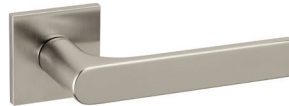

Gloria Q

Studio Olivari

M269B

rosetta bassa/low rosette

C269

K269B

ottone/brass

CR cromo lucido-bright chrome

NL supernichel lucido/
supernickel bright

CO cromo satinato/satin chrome

NS supernichel satinato/
supernickel satin

NP nero opaco/matt black

IS superinox satinato/
superstainlesssteel satin

BP bianco opaco/matt white

RS superrame satinato/
supercopper satin

ZL superoro lucido/supergold bright

DS superbronzo satinato/
superbronze satin

TS superoro satinato/supergold satin

US superantracite satinato/
superanthracite satin