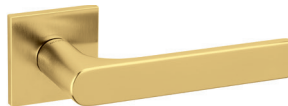

Gloria Q

Studio Olivari

M269B

rosetta bassa/low rosette

C269

K269B

ottone/brass

CR cromo lucido-bright chrome

NL supernichel lucido/
supernickel bright

CO cromo satinato/satin chrome

NS supernichel satinato/
supernickel satin

NP nero opaco/matt black

IS superinox satinato/
superstainlesssteel satin

BP bianco opaco/matt white

RS superrame satinato/
supercopper satin

ZL superoro lucido/supergold bright

DS superbronzo satinato/
superbronze satin

TS superoro satinato/supergold satin

US superantracite satinato/
superanthracite satin