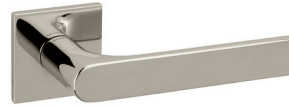

Gloria Q

Studio Olivari

M269B

rosetta bassa/low rosette

C269

K269B

ottone/brass

CR cromo lucido-bright chrome

NL supernichel lucido/
supernickel bright

CO cromo satinato/satin chrome

NS supernichel satinato/
supernickel satin

NP nero opaco/matt black

IS superinox satinato/
superstainlesssteel satin

BP bianco opaco/matt white

RS superrame satinato/
supercopper satin

ZL superoro lucido/supergold bright

DS superbronzo satinato/
superbronze satin

TS superoro satinato/supergold satin

US superantracite satinato/
superanthracite satin